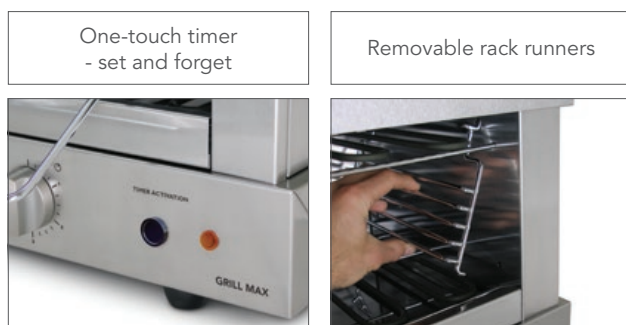

Grill Max Wide-Mouth Toaster

With peak performance and operator safety features, these high performance wide-mouthed toasters will make your conventional toaster a thing of the past.

The wider mouth opening and larger toasting room increases menu options, and is ideal for the preparation of taller dishes. The internal fan reduces external surface temperatures.

The added feature of an electronic timer with a soft, one-touch operation allows you to set your preferred time duration.

GMW815E pictured

FEATURES

- Electronic "soft-touch" timer operation
- 5 minute timer operation
- Set and forget timer with soft one-touch operation for repeat selection
- Top and bottom OR top only heat selection
- Energy regulator control allows for choice and flexibility in heat setting
- Stylish stainless steel design ideal for front-of-house environment
- Dura-life stainless steel elements for prolonged element life
- Wide mouth opening can accommodate dishes as tall as 100 mm
- Larger toasting room enables diversity in menu planning
- Cooling fan reduces external surface temperatures for operator safety
- Removable rack runners for easy cleaning
- Removable crumb tray for easy cleaning
- Audible alarm and flashing light at the end of the cooking cycle