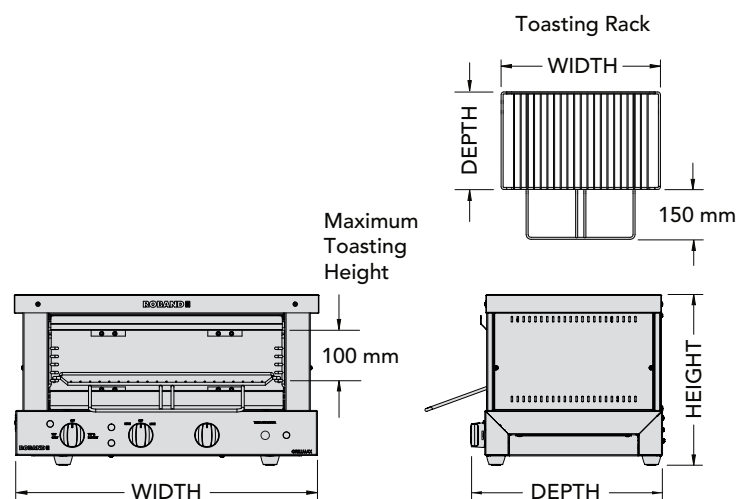

The added feature of an electronic timer with a soft, one-touch operation allows you to set your preferred time duration.

GMW815E pictured

FEATURES

- Electronic "soft-touch" timer operation
- 5 minute timer operation
- Set and forget timer with soft one-touch operation for repeat selection
- Top and bottom OR top only heat selection
- Energy regulator control allows for choice and flexibility in heat setting
- Stylish stainless steel design ideal for front-of-house environment
- Dura-life stainless steel elements for prolonged element life
- Wide mouth opening can accommodate dishes as tall as 100 mm
- Larger toasting room enables diversity in menu planning
- Cooling fan reduces external surface temperatures for operator safety
- Removable rack runners for easy cleaning
- Removable crumb tray for easy cleaning
- Audible alarm and flashing light at the end of the cooking cycle

SPECIFICATIONS

MODEL	SLICES No.	POWER Watts	CURRENT Amps	TIMER Mins	DIMENSIONS w x d x h (mm)	RACK DIMENSIONS w x d (mm)	TOASTING HEIGHT Max (mm)
GMW815E	8	3450	15.0	5	625 x 390* x 350	465 x 280	100

*Depth does not include protruding rack. Including rack, depth is 505 mm.