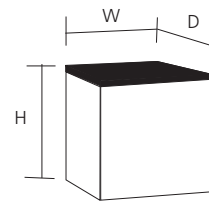

## Cube Ice

Full Cube - 12g (26.5 x 26.5 x 26 mm)  
Half Cube - 6g (13 x 26.5 x 26 mm)

### NB 193

Storage Capacity: 129 kg  
No Bin Top needed

### NB 393

Storage Capacity: 178 kg  
Bin Top CBT30EMCD needed

W x D x H mm  
558 x 610 x 609

# Dimension